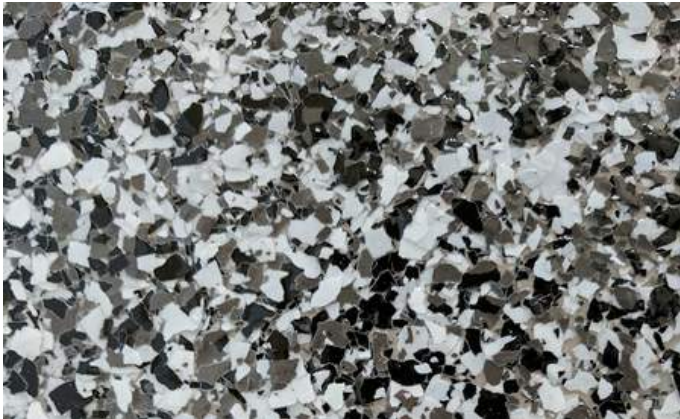

Flake: SCHIST
Base Coat: LIGHTBOX GREY

Flake: CLASSIC GREY
Base Coat: BLACK

Flake: BASALT
Base Coat: LIGHTBOX GREY

Flake: BASALT
Base Coat: BLACK

Flake: BLACK MARBLE | LARGE
Base Coat: LIGHTBOX GREY

Flake: BLACK MARBLE | LARGE
Base Coat: BLACK

Flake: ASH GREY
Base Coat: LIGHTBOX GREY

Flake: GREY WACKE | LARGE
Base Coat: LIGHTBOX GREY

Flake: GREY GRANITE | SMALL
Base Coat: LIGHTBOX GREY

Flake: FROSTY | SMALL
Base Coat: LIGHTBOX GREY

Flake: TERRACOTTA MARBLE | LARGE
Base Coat: LIGHTBOX GREY

NATURAL STONE RANGE

Flake: BLUE STONE
Base Coat: LIGHTBOX GREY

Flake: BLACK STONE
Base Coat: BLACK

Flake: GEM STONE
Base Coat: LIGHTBOX GREY

Flake: GREEN STONE
Base Coat: LIGHTBOX GREY

Flake: GREY STONE
Base Coat: LIGHTBOX GREY

Flake: NATURAL STONE
Base Coat: LIGHTBOX GREY

SINGLE COLOUR RANGE

Flake: WHITE

Flake: BLACK

Flake: WHISPER GREY

Flake: FUNCTIONAL GREY

Flake: BEIGE

Flake: PORPOISE