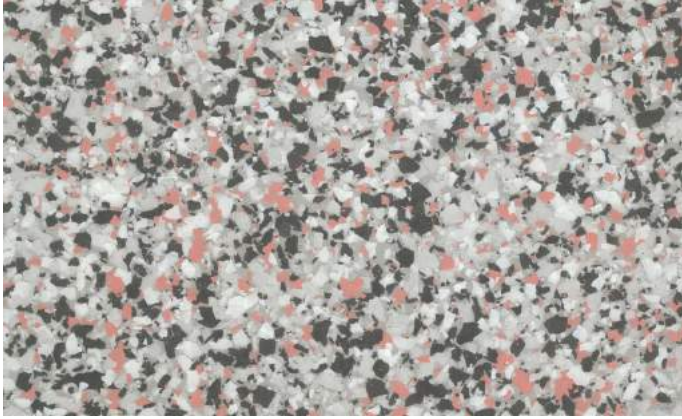

Flake: ASH GREY
Base Coat: LIGHTBOX GREY

Flake: GREY WACKE | LARGE
Base Coat: LIGHTBOX GREY

Flake: GREY GRANITE | SMALL
Base Coat: LIGHTBOX GREY

Flake: FROSTY | SMALL
Base Coat: LIGHTBOX GREY

Flake: TERRACOTTA MARBLE | LARGE
Base Coat: LIGHTBOX GREY

Flake: ASHEN
Base Coat: LIGHTBOX GREY

Flake: ASHEN YELLOW
Base Coat: LIGHTBOX GREY

Flake: ASHEN ORANGE
Base Coat: LIGHTBOX GREY

Flake: ASHEN RED
Base Coat: LIGHTBOX GREY

Flake: ASHEN TEAL
Base Coat: LIGHTBOX GREY

NATURAL STONE RANGE

Flake: BLUE STONE
Base Coat: LIGHTBOX GREY

Flake: BLACK STONE
Base Coat: BLACK

Flake: GEM STONE
Base Coat: LIGHTBOX GREY

Flake: GREEN STONE
Base Coat: LIGHTBOX GREY

Flake: GREY STONE
Base Coat: LIGHTBOX GREY

Flake: NATURAL STONE
Base Coat: LIGHTBOX GREY

SINGLE COLOUR RANGE

Flake: WHITE

Flake: BLACK

Flake: WHISPER GREY

Flake: FUNCTIONAL GREY

Flake: BEIGE

Flake: PORPOISE