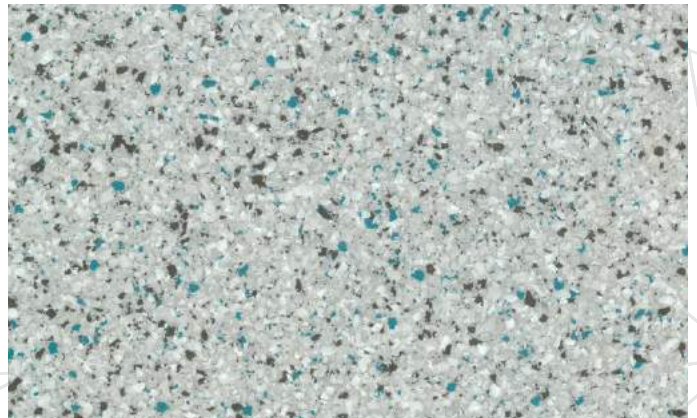

Flake: SCHIST
Base Coat: LIGHTBOX GREY

Flake: CLASSIC GREY
Base Coat: BLACK

Flake: BASALT
Base Coat: LIGHTBOX GREY

Flake: BASALT
Base Coat: BLACK

Flake: BLACK MARBLE | LARGE
Base Coat: LIGHTBOX GREY

Flake: BLACK MARBLE | LARGE
Base Coat: BLACK

Flake: ASH GREY
Base Coat: LIGHTBOX GREY

Flake: GREY WACKE | LARGE
Base Coat: LIGHTBOX GREY

Flake: GREY GRANITE | SMALL
Base Coat: LIGHTBOX GREY

Flake: FROSTY | SMALL
Base Coat: LIGHTBOX GREY

Flake: TERRACOTTA MARBLE | LARGE
Base Coat: LIGHTBOX GREY

NATURAL STONE RANGE

Flake: BLUE STONE
Base Coat: LIGHTBOX GREY

Flake: BLACK STONE
Base Coat: BLACK

Flake: GEM STONE
Base Coat: LIGHTBOX GREY

Flake: GREEN STONE
Base Coat: LIGHTBOX GREY

Flake: GREY STONE
Base Coat: LIGHTBOX GREY

Flake: NATURAL STONE
Base Coat: LIGHTBOX GREY

SINGLE COLOUR RANGE

Flake: WHITE

Flake: BLACK

Flake: WHISPER GREY

Flake: FUNCTIONAL GREY

Flake: BEIGE

Flake: PORPOISE