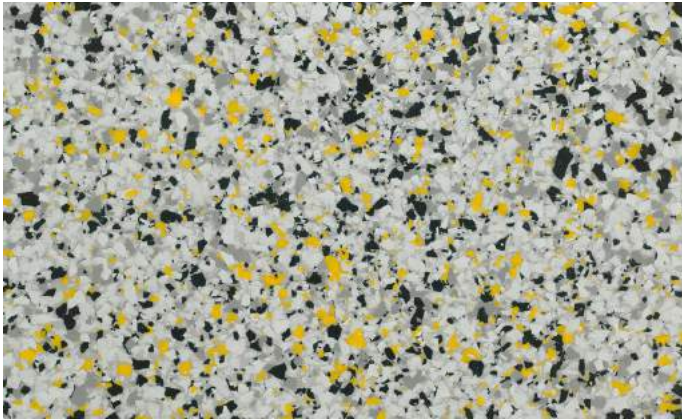

Flake: ASH GREY
Base Coat: LIGHTBOX GREY

Flake: GREY WACKE | LARGE
Base Coat: LIGHTBOX GREY

Flake: GREY GRANITE | SMALL
Base Coat: LIGHTBOX GREY

Flake: FROSTY | SMALL
Base Coat: LIGHTBOX GREY

Flake: TERRACOTTA MARBLE | LARGE
Base Coat: LIGHTBOX GREY

Flake: ASHEN
Base Coat: LIGHTBOX GREY

Flake: ASHEN YELLOW
Base Coat: LIGHTBOX GREY

Flake: ASHEN ORANGE
Base Coat: LIGHTBOX GREY

Flake: ASHEN RED
Base Coat: LIGHTBOX GREY

Flake: ASHEN TEAL
Base Coat: LIGHTBOX GREY

NATURAL STONE RANGE

Flake: BLUE STONE
Base Coat: LIGHTBOX GREY

Flake: BLACK STONE
Base Coat: BLACK

Flake: GEM STONE
Base Coat: LIGHTBOX GREY

Flake: GREEN STONE
Base Coat: LIGHTBOX GREY

Flake: GREY STONE
Base Coat: LIGHTBOX GREY

Flake: NATURAL STONE
Base Coat: LIGHTBOX GREY

SINGLE COLOUR RANGE

Flake: WHITE

Flake: BLACK

Flake: WHISPER GREY

Flake: FUNCTIONAL GREY

Flake: BEIGE

Flake: PORPOISE