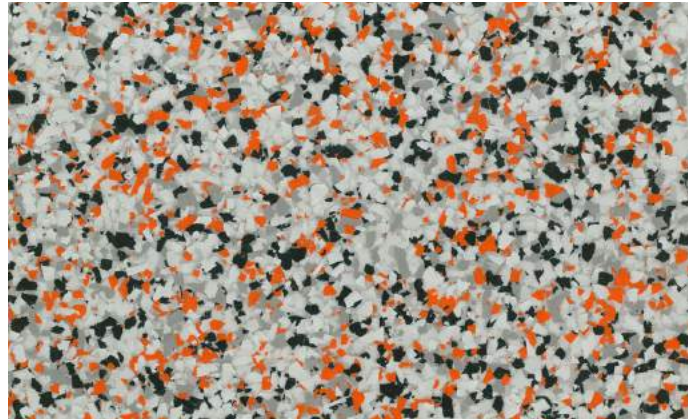

Flake: ASH GREY
Base Coat: LIGHTBOX GREY

Flake: GREY WACKE | LARGE
Base Coat: LIGHTBOX GREY

Flake: GREY GRANITE | SMALL
Base Coat: LIGHTBOX GREY

Flake: FROSTY | SMALL
Base Coat: LIGHTBOX GREY

Flake: TERRACOTTA MARBLE | LARGE
Base Coat: LIGHTBOX GREY

Flake: ASHEN
Base Coat: LIGHTBOX GREY

Flake: ASHEN YELLOW
Base Coat: LIGHTBOX GREY

Flake: ASHEN ORANGE
Base Coat: LIGHTBOX GREY

Flake: ASHEN RED
Base Coat: LIGHTBOX GREY

Flake: ASHEN TEAL
Base Coat: LIGHTBOX GREY

NATURAL STONE RANGE

Flake: BLUE STONE
Base Coat: LIGHTBOX GREY

Flake: BLACK STONE
Base Coat: BLACK

Flake: GEM STONE
Base Coat: LIGHTBOX GREY

Flake: GREEN STONE
Base Coat: LIGHTBOX GREY

Flake: GREY STONE
Base Coat: LIGHTBOX GREY

Flake: NATURAL STONE
Base Coat: LIGHTBOX GREY

SINGLE COLOUR RANGE

Flake: WHITE

Flake: BLACK

Flake: WHISPER GREY

Flake: FUNCTIONAL GREY

Flake: BEIGE

Flake: PORPOISE