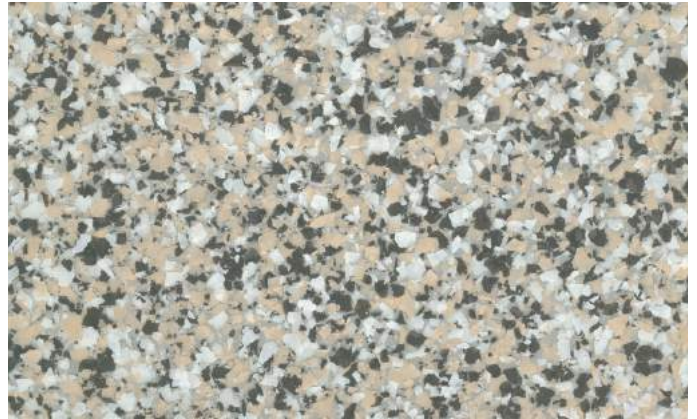

Flake: SCHIST
Base Coat: LIGHTBOX GREY

Flake: CLASSIC GREY
Base Coat: BLACK

Flake: BASALT
Base Coat: LIGHTBOX GREY

Flake: BASALT
Base Coat: BLACK

Flake: BLACK MARBLE | LARGE
Base Coat: LIGHTBOX GREY

Flake: BLACK MARBLE | LARGE
Base Coat: BLACK

Flake: ASH GREY
Base Coat: LIGHTBOX GREY

Flake: GREY WACKE | LARGE
Base Coat: LIGHTBOX GREY

Flake: GREY GRANITE | SMALL
Base Coat: LIGHTBOX GREY

Flake: FROSTY | SMALL
Base Coat: LIGHTBOX GREY

Flake: TERRACOTTA MARBLE | LARGE
Base Coat: LIGHTBOX GREY

NATURAL STONE RANGE

Flake: BLUE STONE
Base Coat: LIGHTBOX GREY

Flake: BLACK STONE
Base Coat: BLACK

Flake: GEM STONE
Base Coat: LIGHTBOX GREY

Flake: GREEN STONE
Base Coat: LIGHTBOX GREY

Flake: GREY STONE
Base Coat: LIGHTBOX GREY

Flake: NATURAL STONE
Base Coat: LIGHTBOX GREY

SINGLE COLOUR RANGE

Flake: WHITE

Flake: BLACK

Flake: WHISPER GREY

Flake: FUNCTIONAL GREY

Flake: BEIGE

Flake: PORPOISE