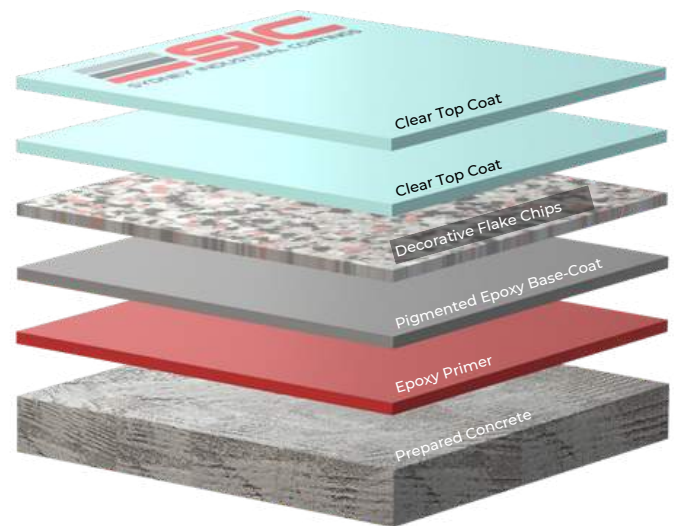

Epoxy Flooring Flake Range

Seamless Epoxy Flooring Flake Range

- Decorative & inviting
- Durable and long-lasting
- Can be applied Indoor and Outdoors
- Scratch and wear resistance
- Easy to clean and maintain
- Safe to Walk on
- Does not harbour bacteria
- Chemical Resistant
- Permanent dust proofing solution

STEPS TO ACHIEVE A SUCCESSFULL SEAMLESS EPOXY FLAKE SYSTEM

- 1) Prepare the substrate thoroughly by diamond grinding or acid etching
- 2) Repair cracks and imperfections using two-pack epoxy fillers
- 3) Apply epoxy primer to the floor and allow the coating to cure
- 4) Apply epoxy base coat, broadcast flake chips over the wet film and allow to cure
- 5) Vacuum excess flake and apply two coats of polyurethane or epoxy top coat to seal the flake
- 6) Antislip media can be added to the topcoat to achieve a higher slip rating

NATURAL STONE RANGE

Flake: BLUE STONE
Base Coat: LIGHTBOX GREY

Flake: BLACK STONE
Base Coat: BLACK

Flake: GEM STONE
Base Coat: LIGHTBOX GREY

Flake: GREEN STONE
Base Coat: LIGHTBOX GREY

Flake: GREY STONE
Base Coat: LIGHTBOX GREY

Flake: NATURAL STONE
Base Coat: LIGHTBOX GREY

SINGLE COLOUR RANGE

Flake: WHITE

Flake: BLACK

Flake: WHISPER GREY

Flake: FUNCTIONAL GREY

Flake: BEIGE

Flake: PORPOISE