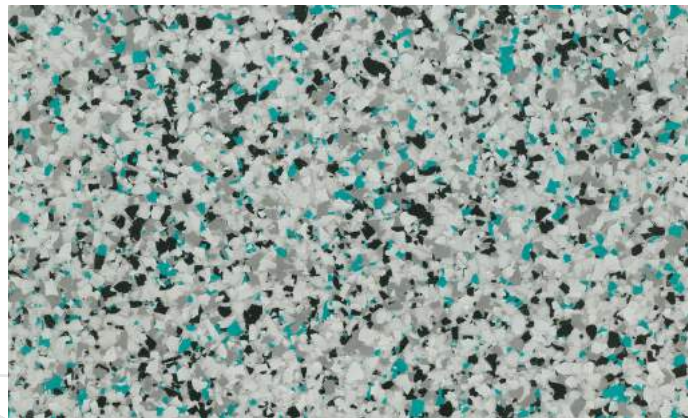

Flake: ASHEN
Base Coat: LIGHTBOX GREY

Flake: ASHEN YELLOW
Base Coat: LIGHTBOX GREY

Flake: ASHEN ORANGE
Base Coat: LIGHTBOX GREY

Flake: ASHEN RED
Base Coat: LIGHTBOX GREY

Flake: ASHEN TEAL
Base Coat: LIGHTBOX GREY

NATURAL STONE RANGE

Flake: BLUE STONE
Base Coat: LIGHTBOX GREY

Flake: BLACK STONE
Base Coat: BLACK

Flake: GEM STONE
Base Coat: LIGHTBOX GREY

Flake: GREEN STONE
Base Coat: LIGHTBOX GREY

Flake: GREY STONE
Base Coat: LIGHTBOX GREY

Flake: NATURAL STONE
Base Coat: LIGHTBOX GREY

SINGLE COLOUR RANGE

Flake: WHITE

Flake: BLACK

Flake: WHISPER GREY

Flake: FUNCTIONAL GREY

Flake: BEIGE

Flake: PORPOISE