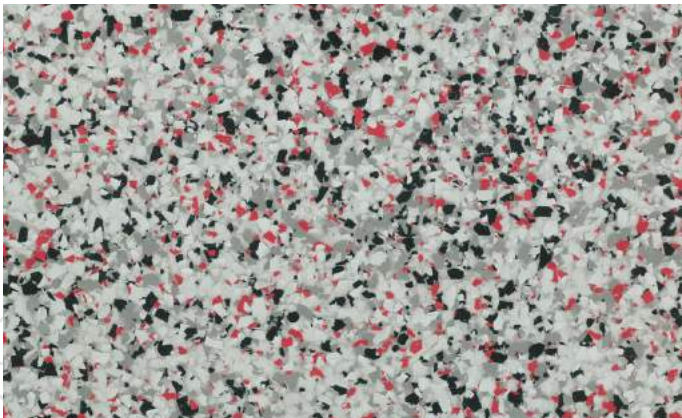

Flake: ASH GREY
Base Coat: LIGHTBOX GREY

Flake: GREY WACKE | LARGE
Base Coat: LIGHTBOX GREY

Flake: GREY GRANITE | SMALL
Base Coat: LIGHTBOX GREY

Flake: FROSTY | SMALL
Base Coat: LIGHTBOX GREY

Flake: TERRACOTTA MARBLE | LARGE
Base Coat: LIGHTBOX GREY

Flake: ASHEN
Base Coat: LIGHTBOX GREY

Flake: ASHEN YELLOW
Base Coat: LIGHTBOX GREY

Flake: ASHEN ORANGE
Base Coat: LIGHTBOX GREY

Flake: ASHEN RED
Base Coat: LIGHTBOX GREY

Flake: ASHEN TEAL
Base Coat: LIGHTBOX GREY

NATURAL STONE RANGE

Flake: BLUE STONE
Base Coat: LIGHTBOX GREY

Flake: BLACK STONE
Base Coat: BLACK

Flake: GEM STONE
Base Coat: LIGHTBOX GREY

Flake: GREEN STONE
Base Coat: LIGHTBOX GREY

Flake: GREY STONE
Base Coat: LIGHTBOX GREY

Flake: NATURAL STONE
Base Coat: LIGHTBOX GREY

SINGLE COLOUR RANGE

Flake: WHITE

Flake: BLACK

Flake: WHISPER GREY

Flake: FUNCTIONAL GREY

Flake: BEIGE

Flake: PORPOISE